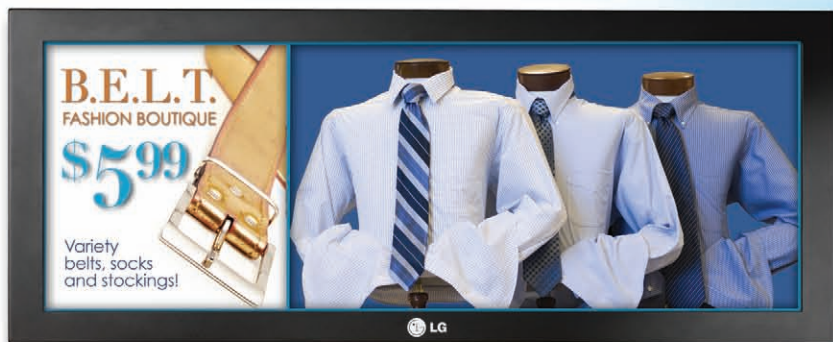

38" CLASS (38.1" DIAGONAL)

M3801SCBN

29" CLASS (29.1" DIAGONAL)

M2901SCBN

LCD Stretch Screen

Monitor

for digital signage applications

NATIVE DISPLAY RESOLUTION