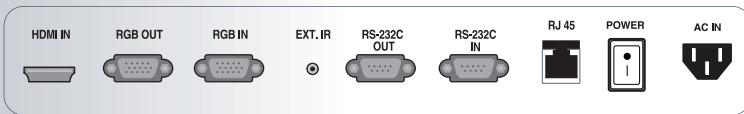

3-YEAR LIMITED WARRANTY
(parts/labor)

M3801SCBN 38" CLASS (38.1" DIAGONAL)

M2901SCBN 29" CLASS (29.1" DIAGONAL)

DIMENSIONS

SPECIFICATIONS

M3801SCBN

M2901SCBN

Rear Jack Pack Panel