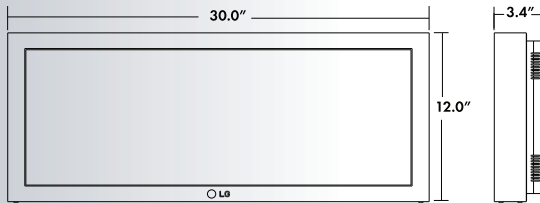

3-YEAR LIMITED WARRANTY
(parts/labor)

M3801SCBN 38" CLASS (38.1" DIAGONAL)

M2901SCBN 29" CLASS (29.1" DIAGONAL)

DIMENSIONS

SPECIFICATIONS

M3801SCBN

M2901SCBN

Rear Jack Pack Panel

PANEL

LCD Panel Type	38" (M3801SCBN) 29" (M2901SCBN)
Display Area	38.1" diagonal (M3801SCBN) 29.1" diagonal (M2901SCBN)
Aspect Ratio	16:4 (38") 17:6 (29")
Native Resolution	1920 x 502 (HD) (38") 1366 x 480 (HD) (29")
Super IPS Panel	Yes
Brightness	420cd/m ²
Contrast Ratio	1,400:1 (38"), 1,200:1 (29")
Viewing Angle(H x V)	178° / 178°
Color Depth	1.06 Billion (38"), 16.7 Million (29")
Response Time	5 ms (G to G) (38"), 8 ms (G to G) (29")
Surface Treatment	Hard Coating (3H) Haze 10%
MTBF	50,000 Hr., Landscape

CABINET

Color	Black
Monitor Dimension (W x H x D)	38.8" x 11.8" x 3.5" (38") 30.0" x 12.0" x 3.4" (29")
Weight	30.4 lbs (38") 24.25 lbs (29")
Carton Dimensions (W x H x D)	42.8" x 18.4" x 7.7" (38") 34.0" x 17.6" x 7.7" (29")
Packed Weight	36.04 lbs (38") 29.05 lbs (29")
VESA Standard Mount Interface	400mm x 200mm