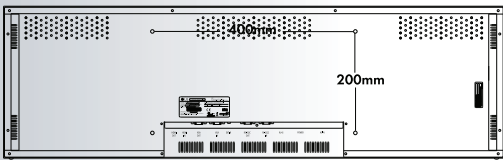

3-YEAR LIMITED WARRANTY
(parts/labor)

M3801SCBN 38" CLASS (38.1" DIAGONAL)

M2901SCBN 29" CLASS (29.1" DIAGONAL)

DIMENSIONS

SPECIFICATIONS

M3801SCBN

M2901SCBN

Rear Jack Pack Panel

PANEL

LCD Panel Type	38" (M3801SCBN) 29" (M2901SCBN)
Display Area	38.1" diagonal (M3801SCBN) 29.1" diagonal (M2901SCBN)
Aspect Ratio	16:4 (38") 17:6 (29")
Native Resolution	1920 x 502 (HD) (38") 1366 x 480 (HD) (29")
Super IPS Panel	Yes
Brightness	420cd/m ²
Contrast Ratio	1,400:1 (38"), 1,200:1 (29")
Viewing Angle(H x V)	178° / 178°
Color Depth	1.06 Billion (38"), 16.7 Million (29")
Response Time	5 ms (G to G) (38"), 8 ms (G to G) (29")
Surface Treatment	Hard Coating (3H) Haze 10%
MTBF	50,000 Hr., Landscape