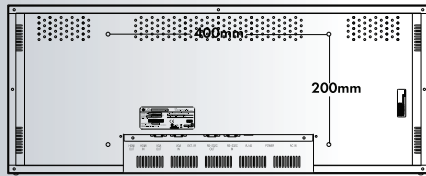

M3801SCBN 38" CLASS (38.1" DIAGONAL)

M2901SCBN 29" CLASS (29.1" DIAGONAL)

DIMENSIONS

SPECIFICATIONS

M3801SCBN

M2901SCBN

Rear Jack Pack Panel

PANEL

LCD Panel Type	38" (M3801SCBN) 29" (M2901SCBN)
Display Area	38.1" diagonal (M3801SCBN) 29.1" diagonal (M2901SCBN)
Aspect Ratio	16:4 (38") 17:6 (29")
Native Resolution	1920 x 502 (HD) (38") 1366 x 480 (HD) (29")
Super IPS Panel	Yes
Brightness	420cd/m²
Contrast Ratio	1,400:1 (38"), 1,200:1 (29")
Viewing Angle(H x V)	178° / 178°
Color Depth	1.06 Billion (38"), 16.7 Million (29")
Response Time	5 ms (G to G) (38"), 8 ms (G to G) (29")
Surface Treatment	Hard Coating (3H) Haze 10%
MTBF	50,000 Hr., Landscape

VIDEO

Max Input Resolution	1920 x 1080@ 60Hz (RGB, HDMI/DVI) (38") 1360 x 768@ 60Hz (RGB, HDMI/DVI) (29")
Recommended Resolution	1920 x 502 @ 60Hz (RGB, HDMI/DVI) (38") 1360 x 480 @ 60Hz (RGB, HDMI/DVI) (29")
H-Scanning Frequency	28~70kHz (RGB, HDMI/DVI)
V-Scanning Frequency	57~63Hz (RGB, HDMI/DVI)
Pixel Frequency	25.0MHz ~ 140.0MHz (RGB, HDMI/DVI)
Sync Compatibility	Separate/Digital
Video Input	RGB, HDMI/DVI
Color temperature	User/Cool/Normal/Warm

REAR INPUTS

PC Input via 15-Pin Sub "D"	1/1
HDTV Formats	480i/480p/576i/576p/720p/1080i/1080p
PC Formats	Auto Scaling to HD
HDMI/DVI with HDCP	Yes
RS-232C Input/Output	1/1, Female-to-Female Crossed Type
RJ-45	Yes
Discrete IR Input	Yes

SPECIAL FEATURES

Source Selection	Digital (HDMI/DVI)/Analog (RGB)
Display Control	ezNet Manager, RS-232C
[RS-232C & Network, ezNet Manager]	
Brightness/Contrast	Yes
Color	Cool/Normal/Warm User Control (R/G/B)
Position	H/V
Tracking	Auto / Clock / Phase
Set-up	Language (English)
Time	Clock Hour/Clock Minute/Week Day/On/off Timer/Sleep Time/Auto Sleep/Power Saving
Sleep Timer	Yes
Key Lock	Yes
DPM Select	Yes