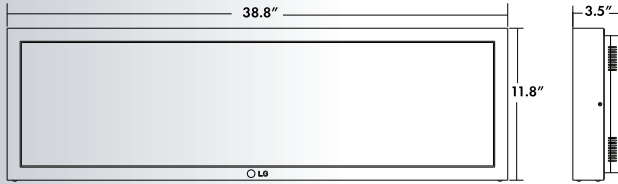

3-YEAR LIMITED WARRANTY
(parts/labor)

M3801SCBN 38" CLASS (38.1" DIAGONAL)

M2901SCBN 29" CLASS (29.1" DIAGONAL)

DIMENSIONS

SPECIFICATIONS

M3801SCBN

M2901SCBN

Rear Jack Pack Panel

PANEL

LCD Panel Type	38" (M3801SCBN) 29" (M2901SCBN)
Display Area	38.1" diagonal (M3801SCBN) 29.1" diagonal (M2901SCBN)
Aspect Ratio	16:4 (38") 17:6 (29")
Native Resolution	1920 x 502 (HD) (38") 1366 x 480 (HD) (29")
Super IPS Panel	Yes
Brightness	420cd/m ²
Contrast Ratio	1,400:1 (38"), 1,200:1 (29")
Viewing Angle(H x V)	178° / 178°
Color Depth	1.06 Billion (38"), 16.7 Million (29")
Response Time	5 ms (G to G) (38"), 8 ms (G to G) (29")
Surface Treatment	Hard Coating (3H) Haze 10%
MTBF	50,000 Hr., Landscape

CABINET

Color	Black
Monitor Dimension (W x H x D)	38.8" x 11.8" x 3.5" (38") 30.0" x 12.0" x 3.4" (29")
Weight	30.4 lbs (38") 24.25 lbs (29")
Carton Dimensions (W x H x D)	42.8" x 18.4" x 7.7" (38") 34.0" x 17.6" x 7.7" (29")
Packed Weight	36.04 lbs (38") 29.05 lbs (29")
VESA Standard Mount Interface	400mm x 200mm