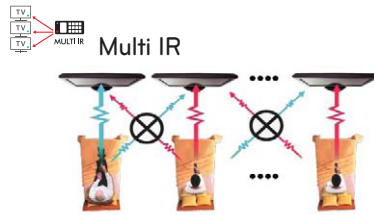

EASY INSTALLATION