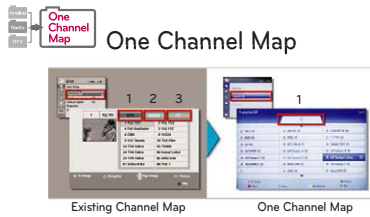

EFFICIENT MANAGEMENT