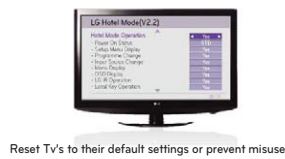

Public Display Mode