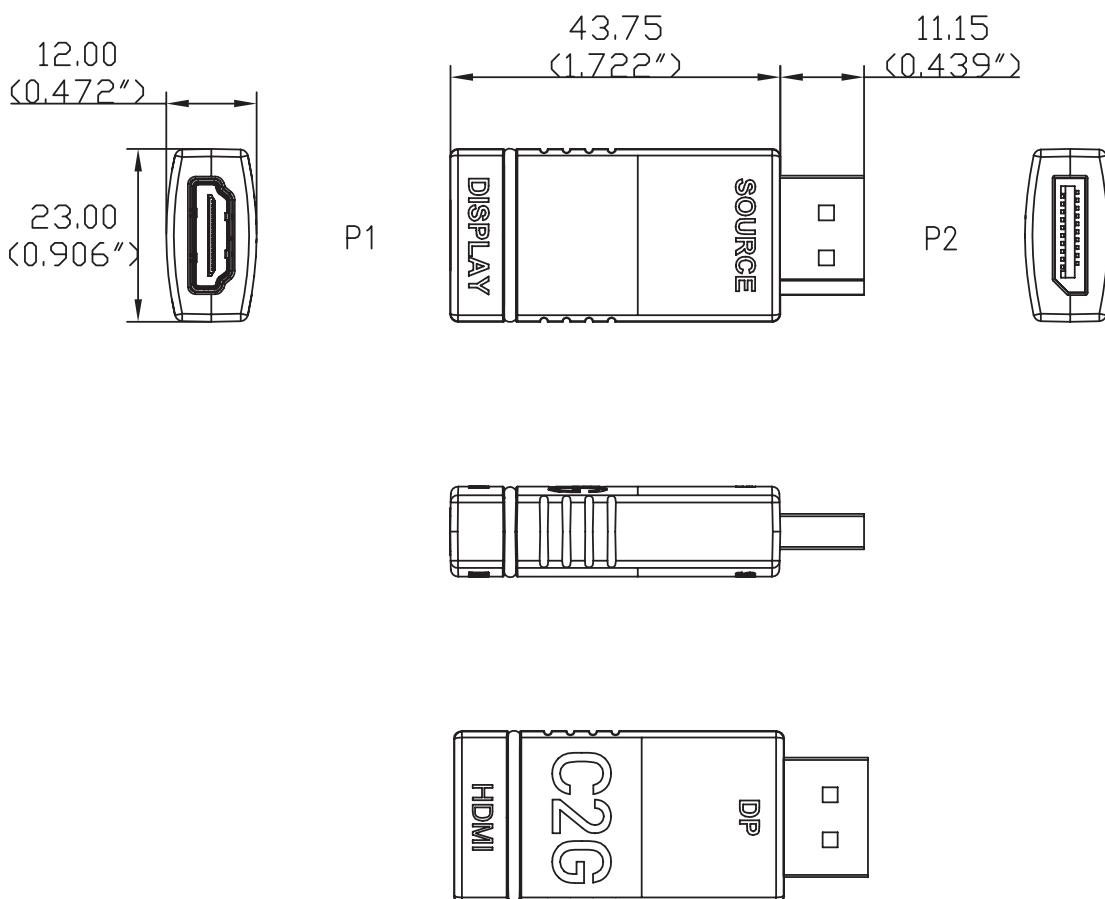

#### PHYSICAL CHARACTERISTICS:

- HDMI 19pin Female Connector: Solder Type, Contacts: Brass, Gold Flash, Housing: LCP, Black, Shell: Nickel Plated
- DisplayPort Male Connector: Solder Type, Contacts: Brass, Gold Flash, Housing: LCP Black, Shell: Nickel Plated
- Adapter Hood: Molded Black (Pantone/#Black 6C) PVC
- Color Band: Black (Pantone#Black 6C) 12 x 1.5mm
- 360° Solder to Connector Shell
- Product is CE Marked and Conforms to 2011/65/EU ROHS 2