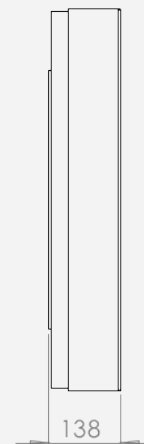

### TECHNICAL DRAWING

## Part number & Description

---

- WC5517-0101-02                      Outdoor wall casing, Landscape, Black