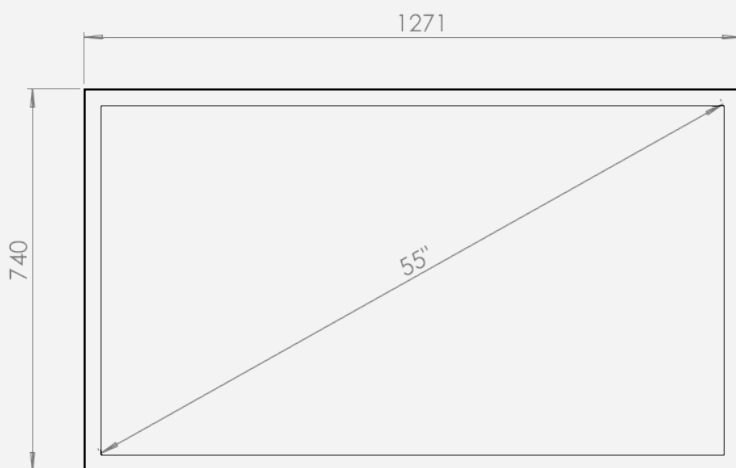

### Wall casing for Outdoors

Our outdoor wall casing is perfect for marketing and information outside.

Designed for all weather conditions. Smooth design without visible cables for mounting on wall. Different models in landscape and portrait mode to allow airflow from top to bottom as only the sides are covered completely to the wall. Available in black and white as standard.

### TECHNICAL DRAWING