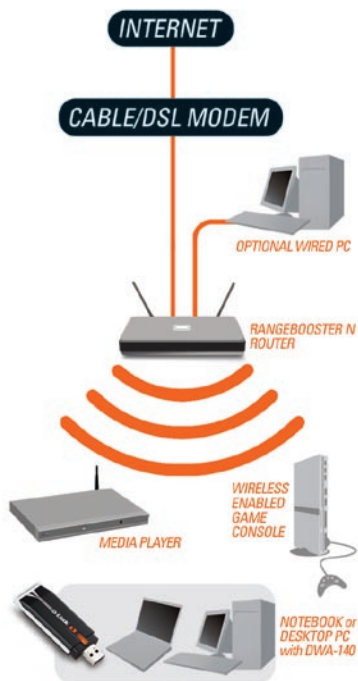

WHAT THIS PRODUCT DOES

Connect your desktop or notebook computer with an available USB port to a wireless network and access a high-speed Internet connection, transfer files, and stream media from greater distances around your home or office.

RANGEBOOSTER N® ADAPTER BENEFITS

- + Delivers up to 12x faster speeds¹ and 4x farther range¹ than 802.11g
- + Access secure networks using WPA™ or WPA2™ encryption
- + Easy to install and use with the included Quick Adapter Setup Wizard or using Wi-Fi Protected Setup™ (WPS)
- + Backward compatible with 802.11g networks

YOUR NETWORK SETUP

TECHNICAL SPECIFICATIONS

STANDARDS

- + IEEE 802.11n (draft 2.0)
- + IEEE 802.11g

INTERFACE

- + USB 2.0²

FREQUENCY RANGE

- + 2.4GHz to 2.462GHz

SECURITY

- + Wi-Fi Protected Access (WPA & WPA2)³
- + Wi-Fi Protected Setup™ (WPS)
- Push Button

LEDs

- + Link
- + Activity

CERTIFICATIONS

- + FCC Class B
- + Wi-Fi®
- + CE

OPERATING TEMPERATURE

- + 32° to 104° F (0° to 40° C)

OPERATING HUMIDITY

- + 10% ~ 90% (Non-condensing)

DIMENSIONS

- + Item (WxDxH): 1.1" x 3.4" x 0.5" (30mm x 86.3mm x 12.7mm)
- + Packaging (WxDxH): 9.5" x 1.5" x 6.6" (241.3mm x 38.1mm x 167.6mm)

WEIGHT

- + Item: 0.1 lbs (0.05 kg)
- + Packaging: 0.5 lbs (0.23 kg)

WARRANTY

- + 1-Year Limited⁴

wireless family comparison

	wireless g	rangebooster n¹	xtreme n¹
features			
wireless performance	●	●●●	●●●
supports advanced wireless network security	●	●●●	●●●
greater wireless coverage for homes & offices	●	●●●	●●●
easy network security setup	●	●●●	●●●
sustained wireless performance from farther distances	●	●●●	●●●
recommended applications			
high-speed Internet access & file sharing	●	●●●	●●●
great for lag-free gaming	●	●●●	●●●
allow jitter-free Internet phone calls (VoIP)	●	●●●	●●●
enable steady audio and video streaming	●	●●●	●●●
high-definition video streaming	●	●●●	●●●

² Using a USB 1.1 port will affect device performance. USB 2.0 port recommended.

³ 1-Year Limited Warranty available only in the USA and Canada.

⁴ Computer must adhere to Microsoft's recommended System Requirements.

⁵ Latest software and documentation are available at <http://support.dlink.com>.

RECOMMENDED SYSTEM REQUIREMENTS

For Optimal Wireless Performance: Use with RangeBooster N Router (DIR-625 or DIR-628)

MINIMUM SYSTEM REQUIREMENTS

1. Computer with:
2. + Windows Vista® (32-bit only) or Windows® XP SP3
   - + CD-ROM Drive
   - + 20MB Hard Disk Space
   - + USB Port²

For Internet Access:

- + Cable or DSL Modem
- + Wireless Router
- + Subscription with an Internet Service Provider (ISP)

PACKAGE CONTENTS

- + RangeBooster N³ USB Adapter
- + USB Extension Cradle
- + Quick Installation Guide
- + CD-ROM⁵ with
  - Installation Wizard
  - Drivers
  - Product Documentation