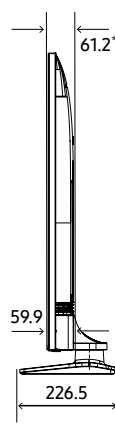

Specifications

43"

* Including logo

50"

* Including logo

55"

* Including logo

65"

* Including logo