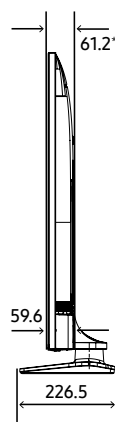

Specifications

43"