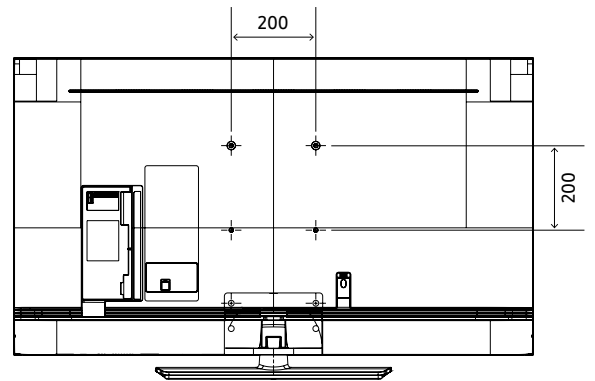

Specifications

43"

* Including logo

50"

* Including logo

55"

* Including logo

65"

* Including logo