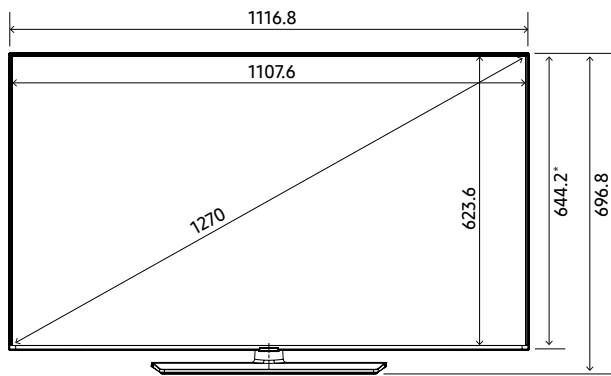

Specifications

43"

* Including logo

50"

* Including logo

55"

* Including logo

65"

* Including logo