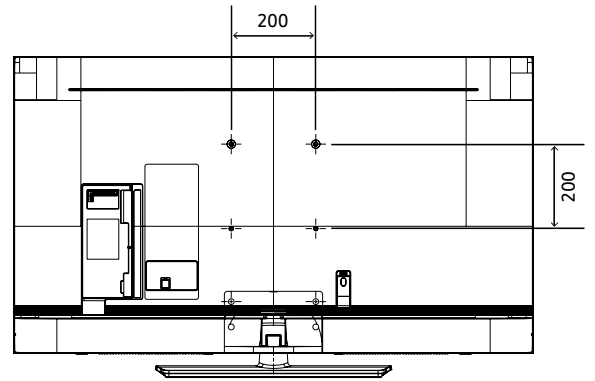

Specifications

43"