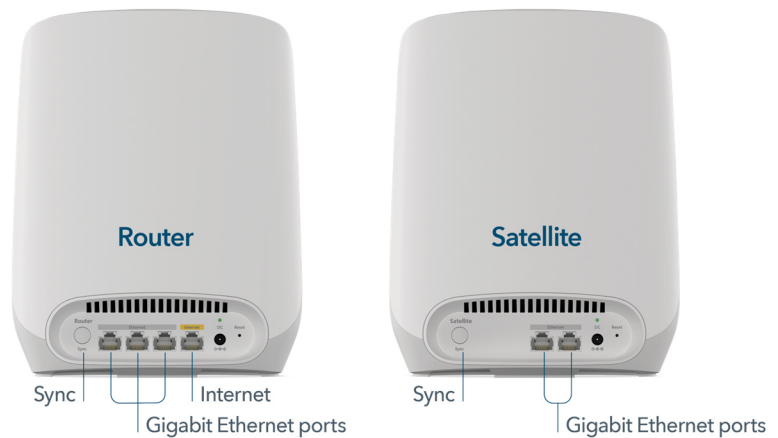

Whole Home Tri-band Mesh WiFi 6 System

Package Contents

- One (1) Orbi Router (RBR760)
- Two (2) Orbi Satellites (RBS760)
- One (1) 6.6 ft (2m) Ethernet cable
- Three (3) power adapters
- Quick start guide

System Requirements

- High-speed Internet connection to existing modem or gateway

Warranty & Support

- 90-day complimentary technical support following purchase from a NETGEAR authorized reseller
- www.netgear.com/warranty

Physical Specifications

- Dimensions: 8.3 x 6.6 x 2.5 in (211 x 168 x 64 mm) each
- Weight: 1.6 lb (0.73 kg) each

Connection Diagram

This product comes with a limited warranty that is valid only if purchased from a NETGEAR authorized reseller.

*90-day complimentary technical support following purchase from a NETGEAR authorized reseller.

† Maximum wireless signal rate derived from IEEE® 802.11 specifications. Actual data throughput and wireless coverage will vary and be lowered by network and environmental conditions, including network traffic volume, device limitations, and building construction. NETGEAR makes no representations or warranties about this product's compatibility with future standards. Up to 5.4Gbps wireless speeds achieved when connecting to other 802.11ax 5.4Gbps devices.

Wireless speeds are country-specific, as certain WiFi band channels may not be available in some countries.

¹ NETGEAR Armor™ is free during the trial period. A yearly subscription, after the trial period, protects all of your connected devices. Visit www.netgear.com/armor

² NETGEAR Smart Parental Controls™ fees apply for a Premium Plan. Visit www.netgear.com/spc for more information.

☞ MU-MIMO capability requires both router and client device to support MU-MIMO.

For indoor use only.

For regulatory compliance information, visit www.netgear.com/about/regulatory.

NETGEAR, the NETGEAR Logo, NETGEAR Armor, NETGEAR Parental Controls and Nighthawk are trademarks of NETGEAR, Inc. Mac, Mac OS, the Mac logo, and iPhone are trademarks of Apple Inc. App Store is a service mark of Apple Inc., registered in the U.S. and other countries. Any other trademarks mentioned herein are for reference purposes only. ©2023 NETGEAR, Inc.