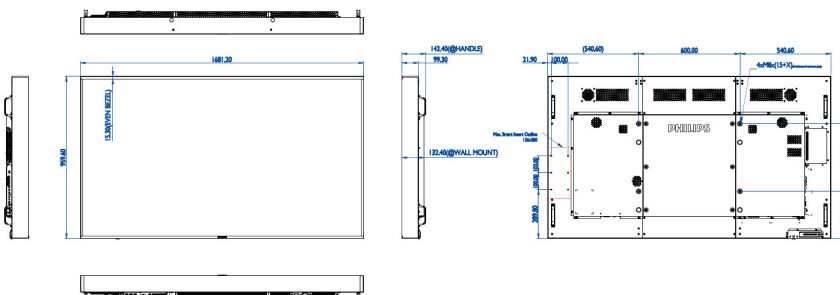

Sound

- Built-in speakers: 2 x 10W RMS

Operating conditions

- Temperature range (operation): 5 ~ 40 °C
- Temperature range (storage): -20 ~ 60 °C
- Relative humidity: 20 ~ 80 %
- MTBF: 50,000 hour(s)
- Altitude: 0 ~ 3000 m

Accessories

- Included accessories: AC Power Cord, Batteries for remote control, Quick start guide, Remote Control, User manual on CD-ROM, RS232 cable, HDMI cable
- Optional accessories: HDBaseT OPS Receiver (CRD25), IR Light Motion Sensor (CRD41)

Miscellaneous

- On-Screen Display Languages: English, French, German, Italian, Polish, Russian, Spanish, Turkish, Simplified Chinese, Traditional Chinese, Arabic, Japanese, Portuguese
- Regulatory approvals: CE, UL/cUL, CCC, C-Tick, RoHS, GOST, FCC, Class A
- Warranty: 3 year warranty

Multimedia Applications

- USB Playback Audio: AAC, AIF, AIFF, ASF, LPCM, M3U, M4A, MP3, MP4, WAV, WMA
- USB Playback Picture: BMP, GIF, JPEG, JPG
- USB Playback Video: M2TS, M4V, MK3D, MKV, MP4, MPEG, MPG, MTS, TS, TTS, VOB, WMV

Supported Display Resolution

• Computer formats

Resolution	Refresh rate
1024 x 768	60Hz
1280 x 1024	60Hz
1280 x 768	60Hz
1280 x 800	60Hz
1360 x 768	60Hz
1600 x 1200	60Hz
1920 x 1080	60Hz
1920 x 1200	60Hz
3840 x 2160	30Hz
3840 x 2160	60Hz
640 x 480	60, 67, 72, 75Hz
720 x 400	70Hz
800 x 600	60, 72, 75Hz

• Video formats

Resolution	Refresh rate
1080i	25, 30Hz
1080p	50, 60Hz
3840 x 2160	30Hz
3840 x 2160	60Hz
480i	30, 60Hz
480p	60Hz
576i	25, 50Hz
576p	50Hz
720p	50, 60Hz

Issue date 2017-05-02

Version: 1.0.1

12 NC: 8670 001 45634
EAN: 87 12581 74653 7

© 2017 Koninklijke Philips N.V.
All Rights reserved.

Specifications are subject to change without notice.
Trademarks are the property of Koninklijke Philips N.V.
or their respective owners.

www.philips.com