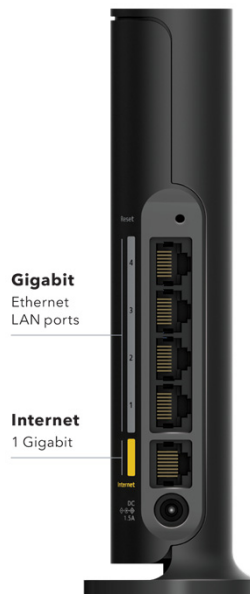

Package Contents

- 4-Stream AX1800 WiFi 6 Router (RAX9)
- Ethernet cable
- Power adapter
- Quick start guide

System Requirements

- Broadband Internet service (DSL/cable/fiber)
- One DSL/cable/fiber modem with Ethernet connection
- Android® phones, iPhones®, or computers (with a Chrome™ or Safari® browser) with Ethernet or WiFi connection

Warranty & Support

- www.netgear.com/warranty
- Extend your warranty & technical support within 90 days of product purchase [US only].* Visit: www.prosupport.netgear.com/home
- Join the NETGEAR Community Forum. Visit <http://community.netgear.com>

Physical Specifications

- Dimensions: 9.27 x 7.26 x 2.25 in (236 x 184 x 57 mm)
- Weight: 1.10 lb (500 g)

Connection Diagram

This product comes with a limited warranty that is valid only if purchased from a NETGEAR authorized reseller. For indoor use only.

This router may not support all the mandatory features as ratified in Draft 3.0 of IEEE® 802.11AX specification.

* 90-day complimentary technical support following purchase from a NETGEAR authorized reseller.

† Maximum wireless signal rate derived from IEEE® 802.11 specifications. Actual data throughput and wireless coverage will vary and be lowered by network and environmental conditions, including network traffic volume, device limitations, and building construction. NETGEAR makes no representations or warranties about this product's compatibility with future standards. Up to 1800 Mbps wireless speeds achieved when connecting to other 802.11ax 1800 Mbps devices.

Wireless speeds are country specific as certain WiFi bands channels may not be available in some countries.

‡ As compared to an AC1200 2x2 router.

¹ NETGEAR Armor™ requires a paid subscription after the initial 30-day free trial. (No credit card required for the trial).

©2024 NETGEAR, Inc. NETGEAR, the NETGEAR Logo, NETGEAR Armor and Nighthawk are trademarks of NETGEAR, Inc. Mac, Mac OS, the Mac logo, and iPhone are trademarks of Apple Inc. App Store is a service mark of Apple Inc., registered in the U.S. and other countries. Google Play and the Google Play logo are trademarks of Google LLC. Any other trademarks mentioned herein are for reference purposes only.