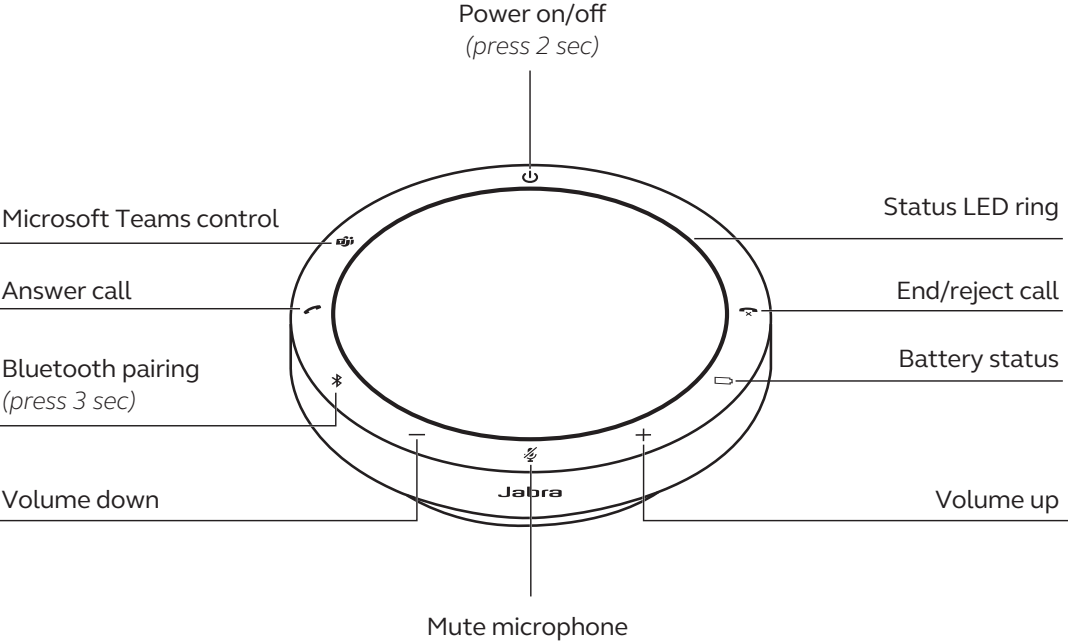

Speak2 55

CONNECTING

CONTROLS AND LEDS

MS Version

Speak2 55

CONNECTING

CONTROLS AND LEDS

UC Version