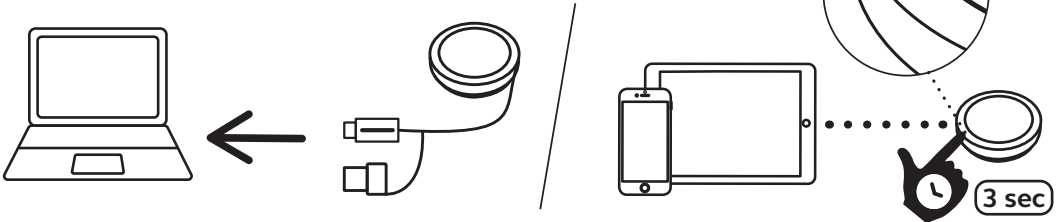

Speak2 55

CONNECTING

CONTROLS AND LEDS

MS Version

Speak2 55

CONNECTING

CONTROLS AND LEDS

UC Version