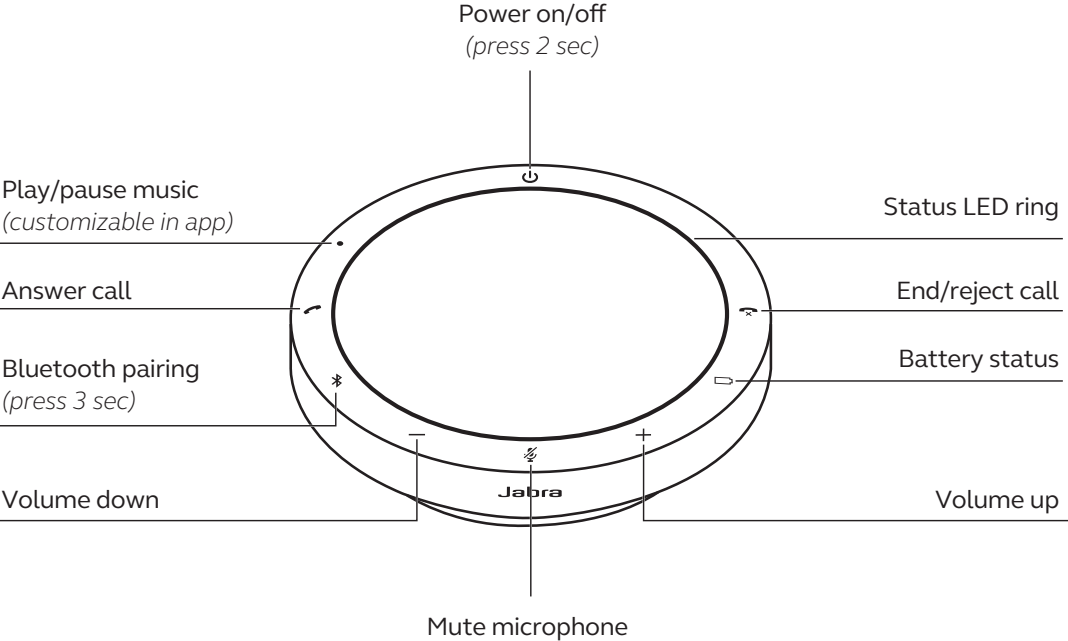

Speak2 55

CONNECTING

CONTROLS AND LEDS

MS Version

Speak2 55

CONNECTING

CONTROLS AND LEDS

UC Version