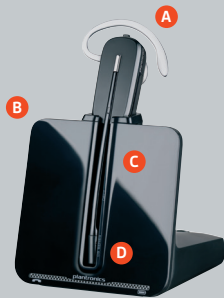

Hands-free up to 120m

CS500 SERIES

KEY FEATURES

- A** Lightest DECT wireless headset on the market (convertible)
- B** Elegant magnetic headset docking (CS540, CS530)
- C** Adaptive power system optimises for range and talk time
- D** Noise-cancelling microphone