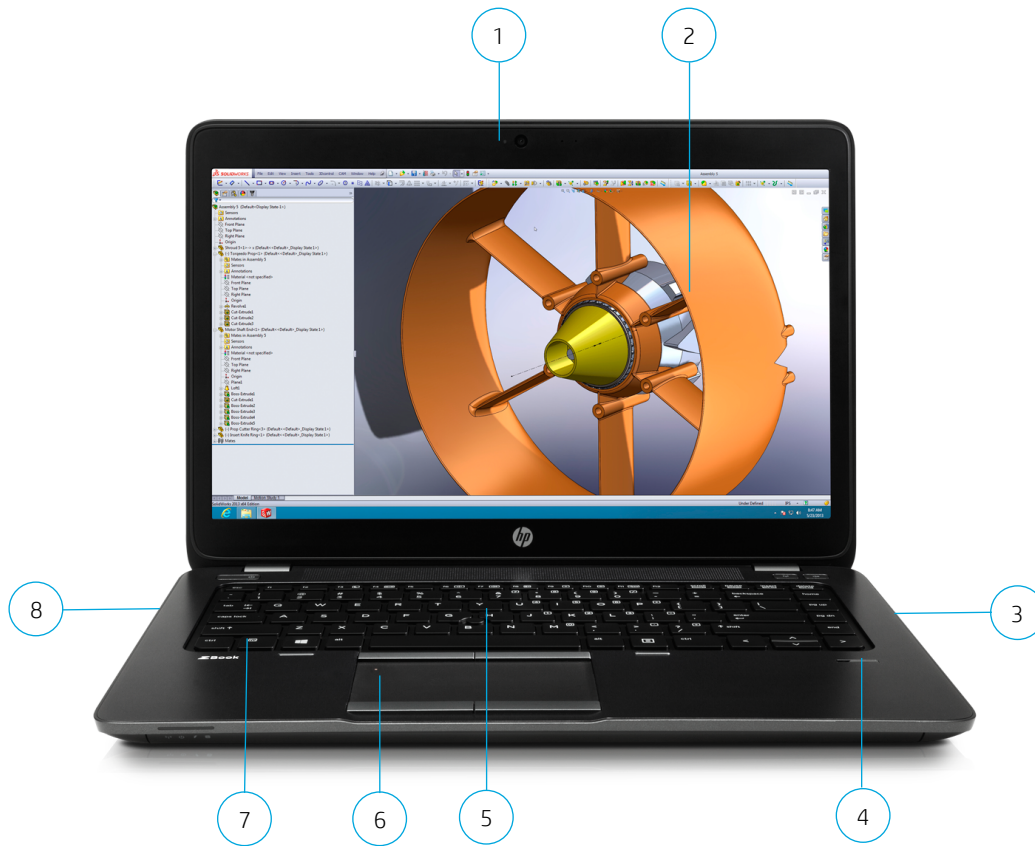

HP ZBook 14 Mobile Workstation