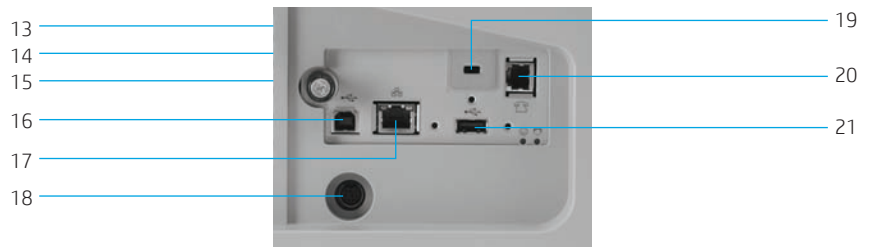

Back I/O panel close-up

Series at a glance